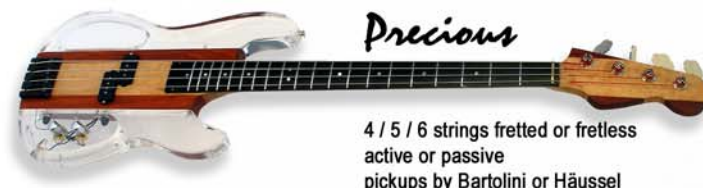

short scale

4 / 5 / 6 strings fretted or fretless
active or passive
pickups by Bartolini or Häussel

custom shop
4 string short scale bass
Häussel pickups
fmw active electronics

sitar

4 / 5 / 6 strings fretted or fretless
active or passive
pickups by Bartolini or Häussel

electric sitar
6 strings + 11 resonance strings
Seymour-Duncan lipstick pickups

custom shop 4 string basses
LEDs for body, neck, headplate
Häussel pickups, ABM-Graphtech bridge,

Arrow ebony edition
fmw active electronics, Roland GK synth
access ...